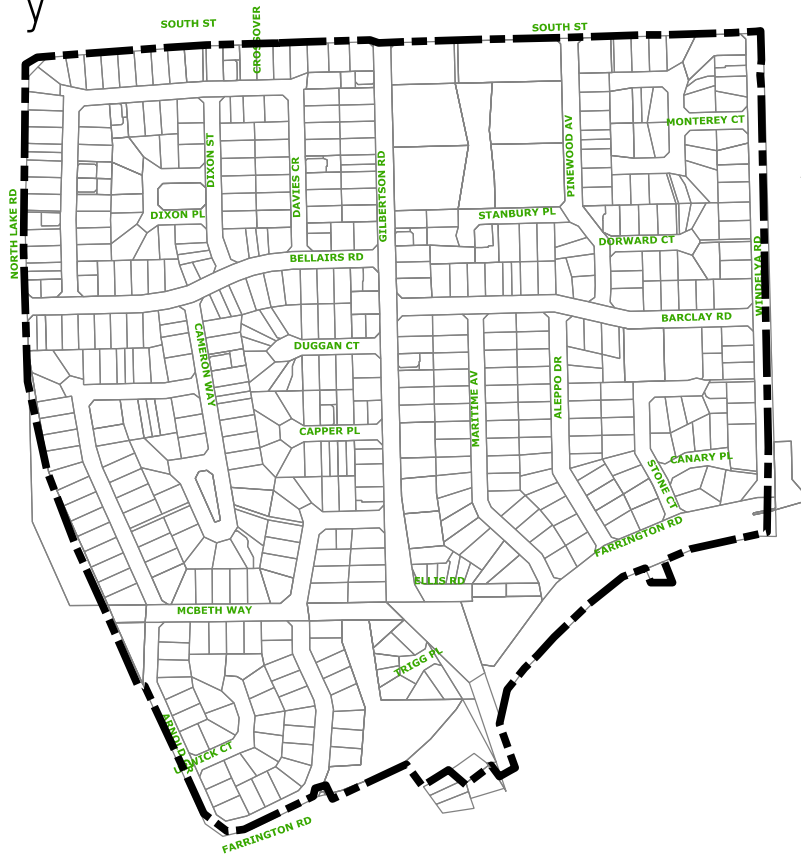

Project Boundary

PROPOSED UNDERGROUND POWER PROJECT KARDINYA SOUTH