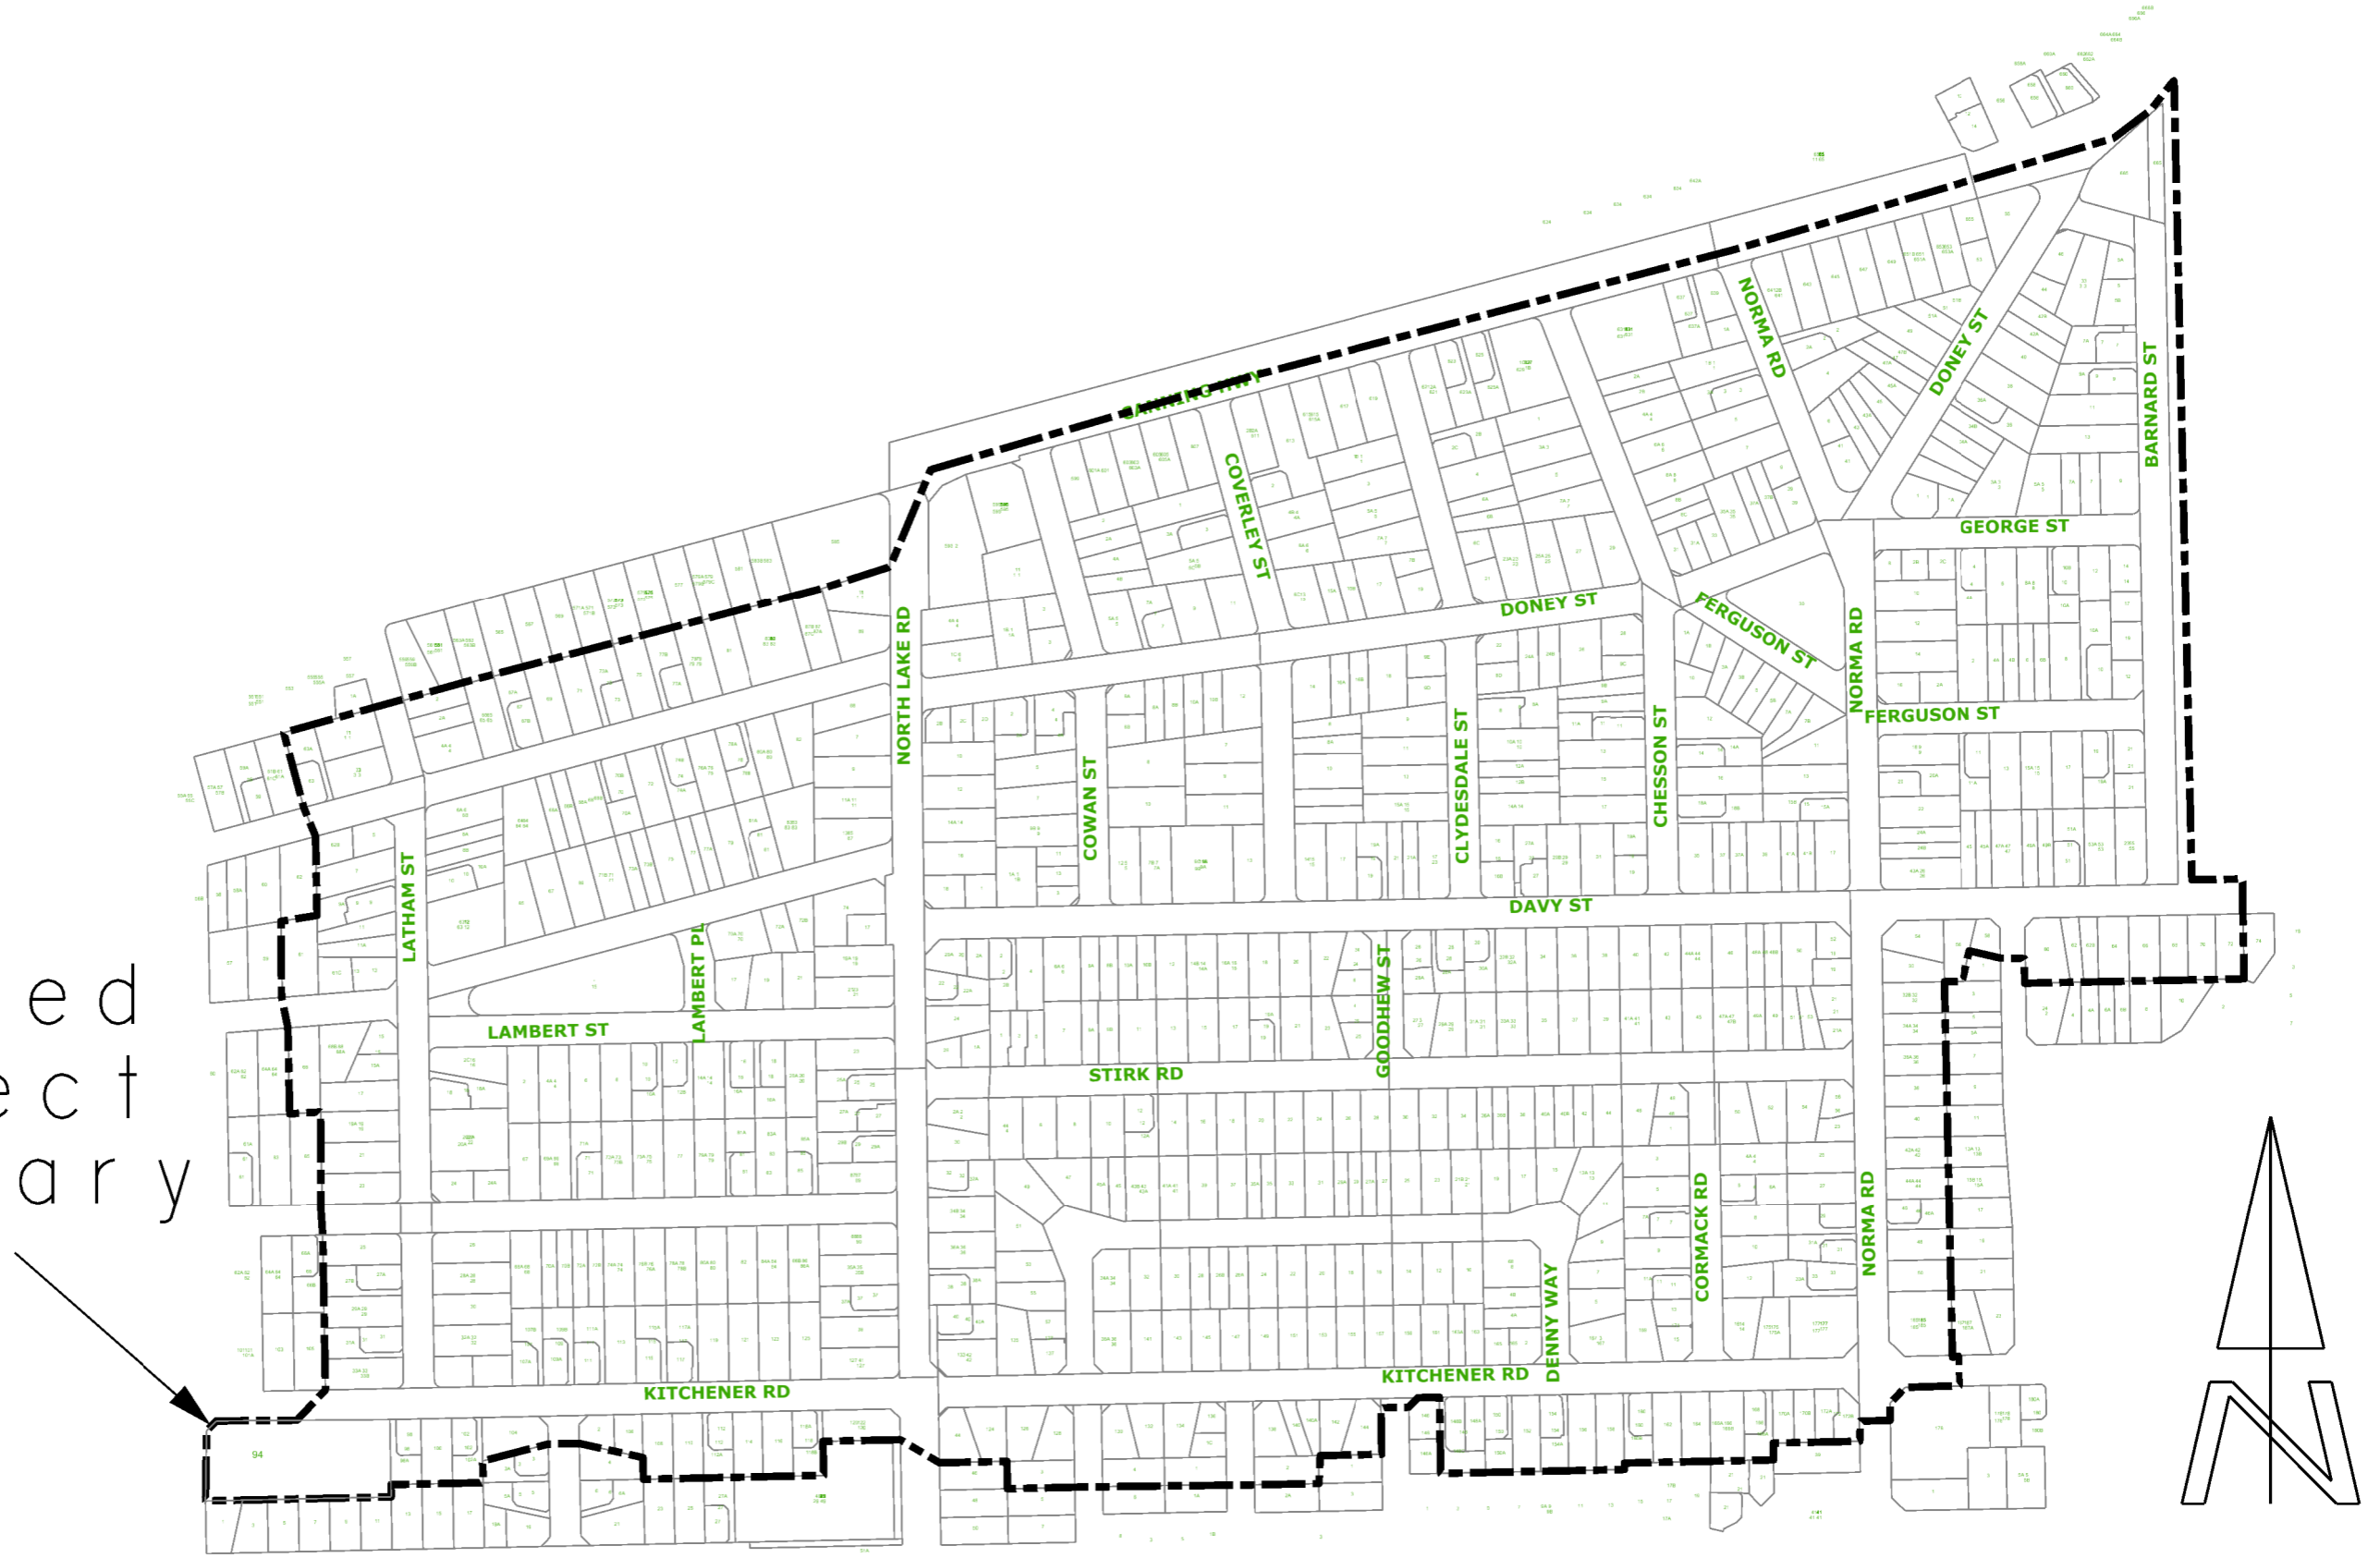

Updated
Project
Boundary

PROPOSED UNDERGROUND POWER PROJECT
ALFRED COVE EAST