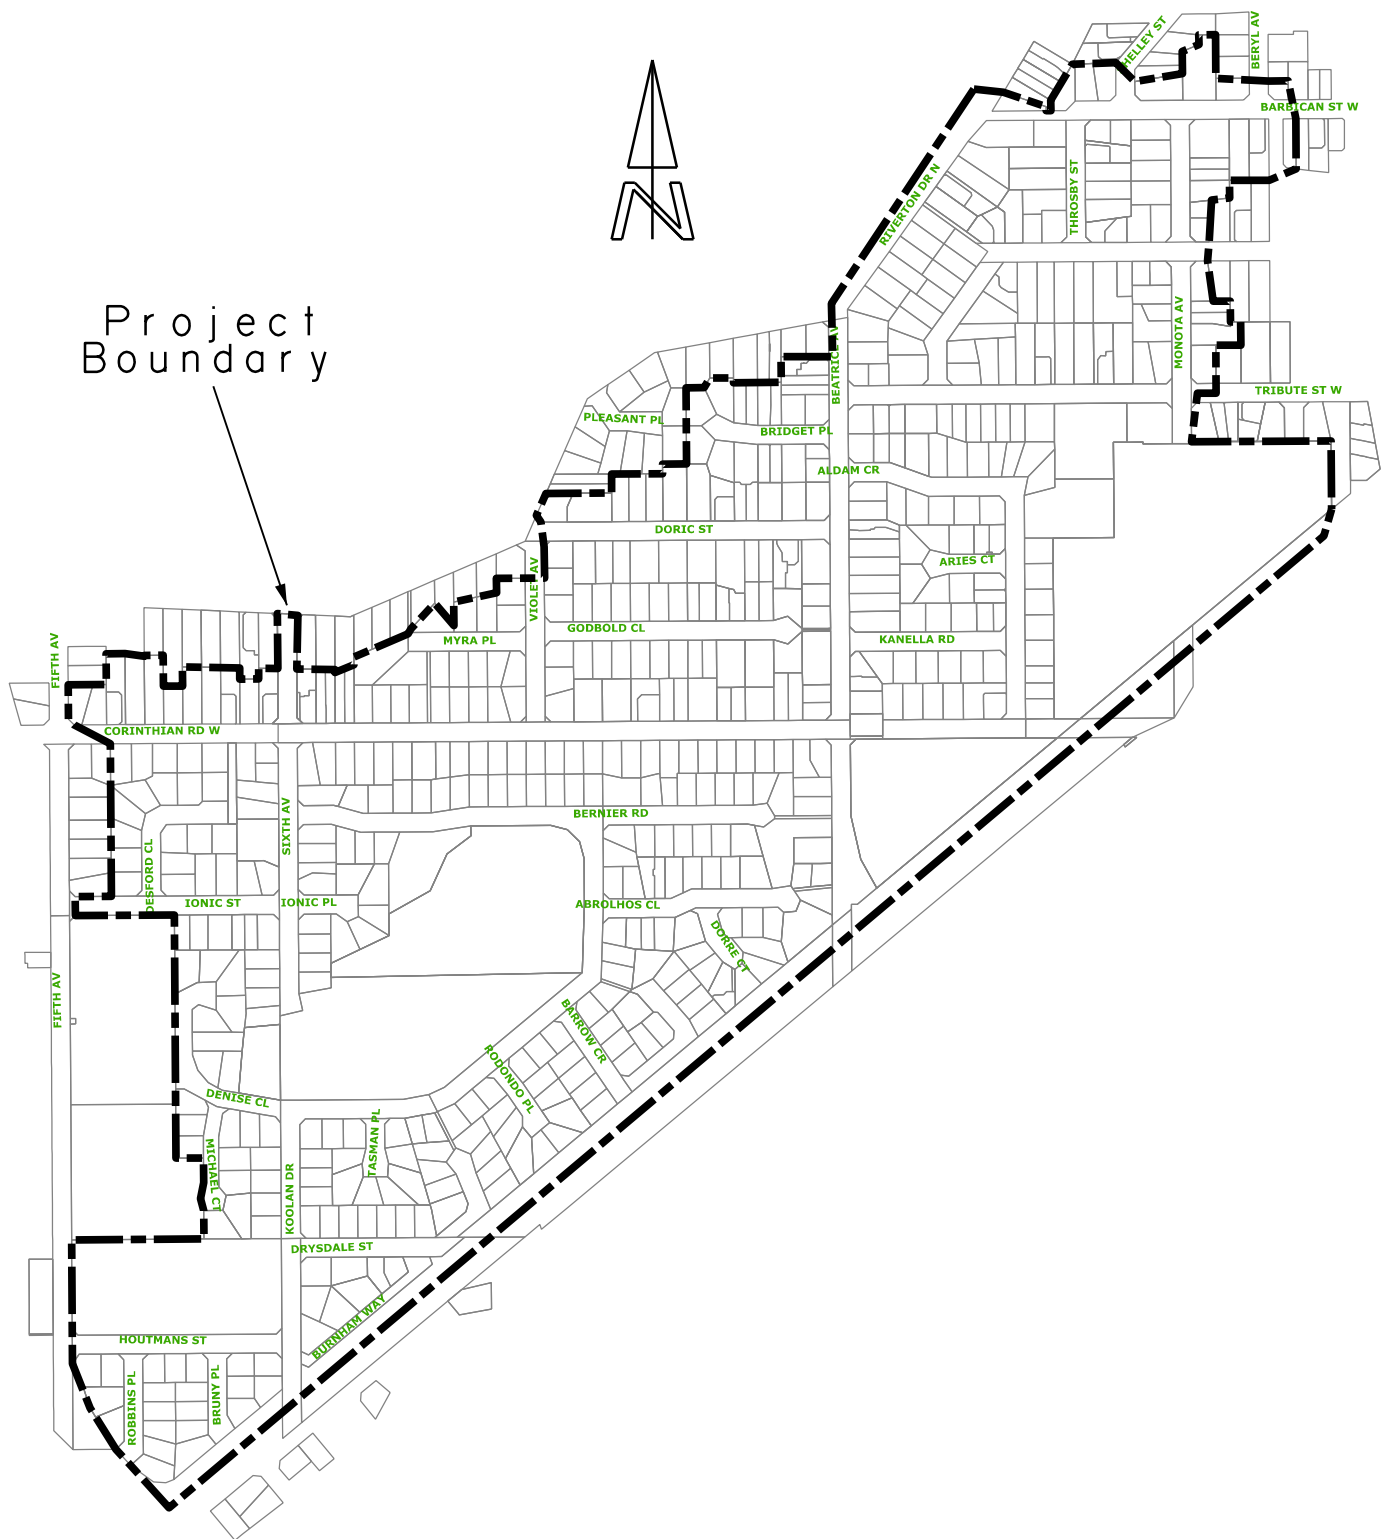

Project Boundary

# PROPOSED UNDERGROUND POWER PROJECT SHELLEY WEST