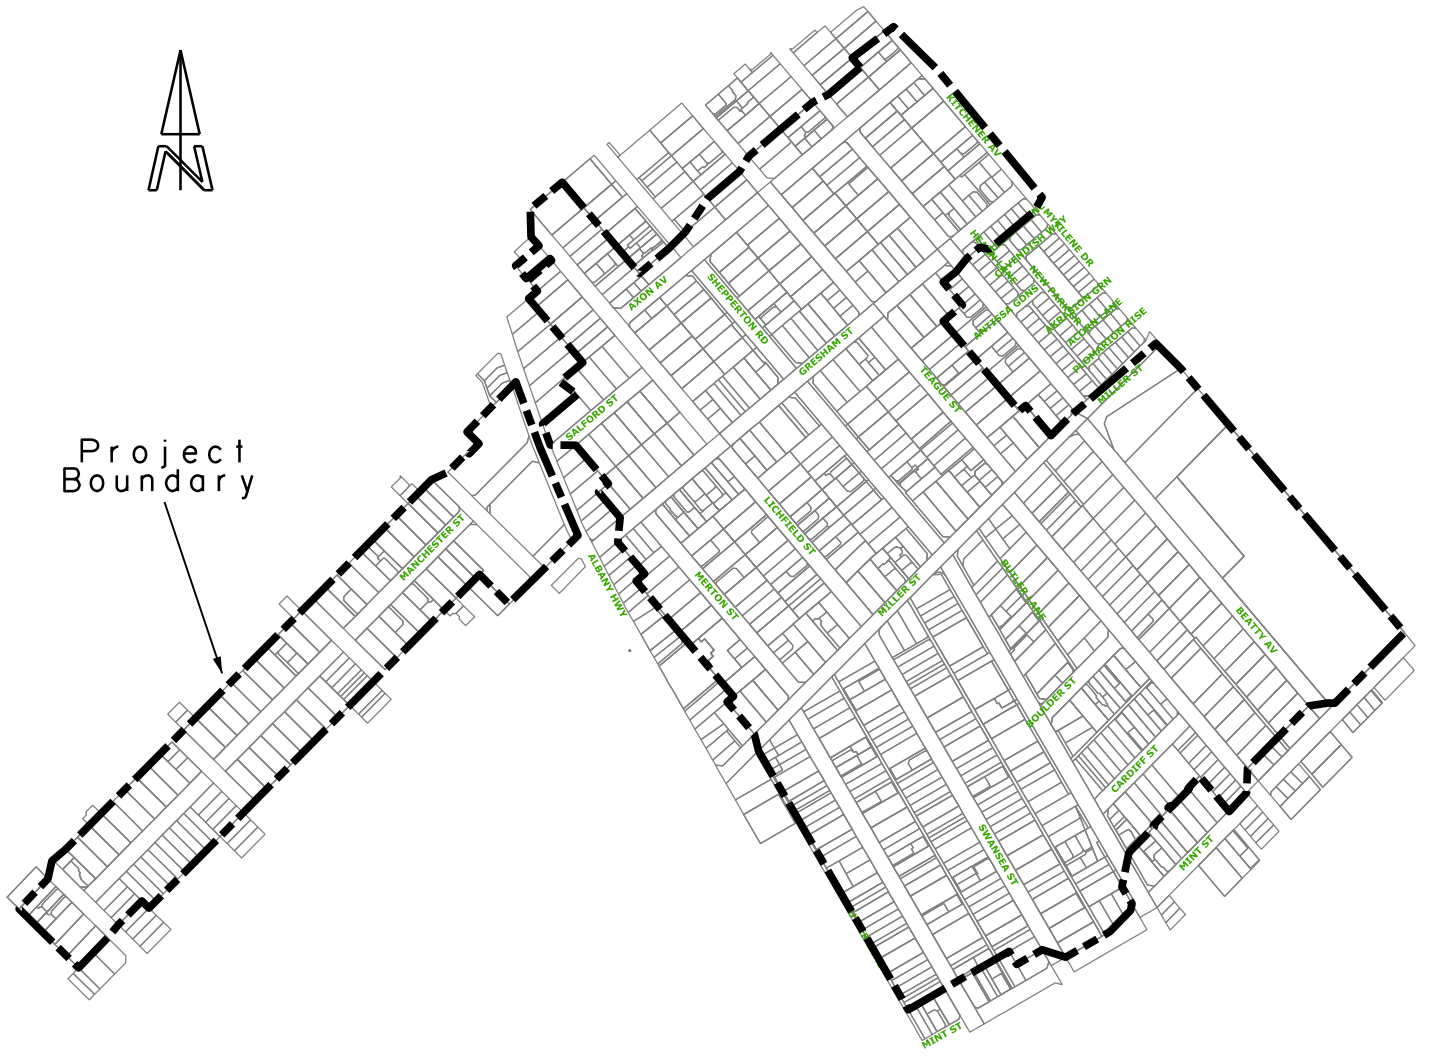

Project
Boundary

PROPOSED UNDERGROUND POWER PROJECT
VICTORIA PARK EAST