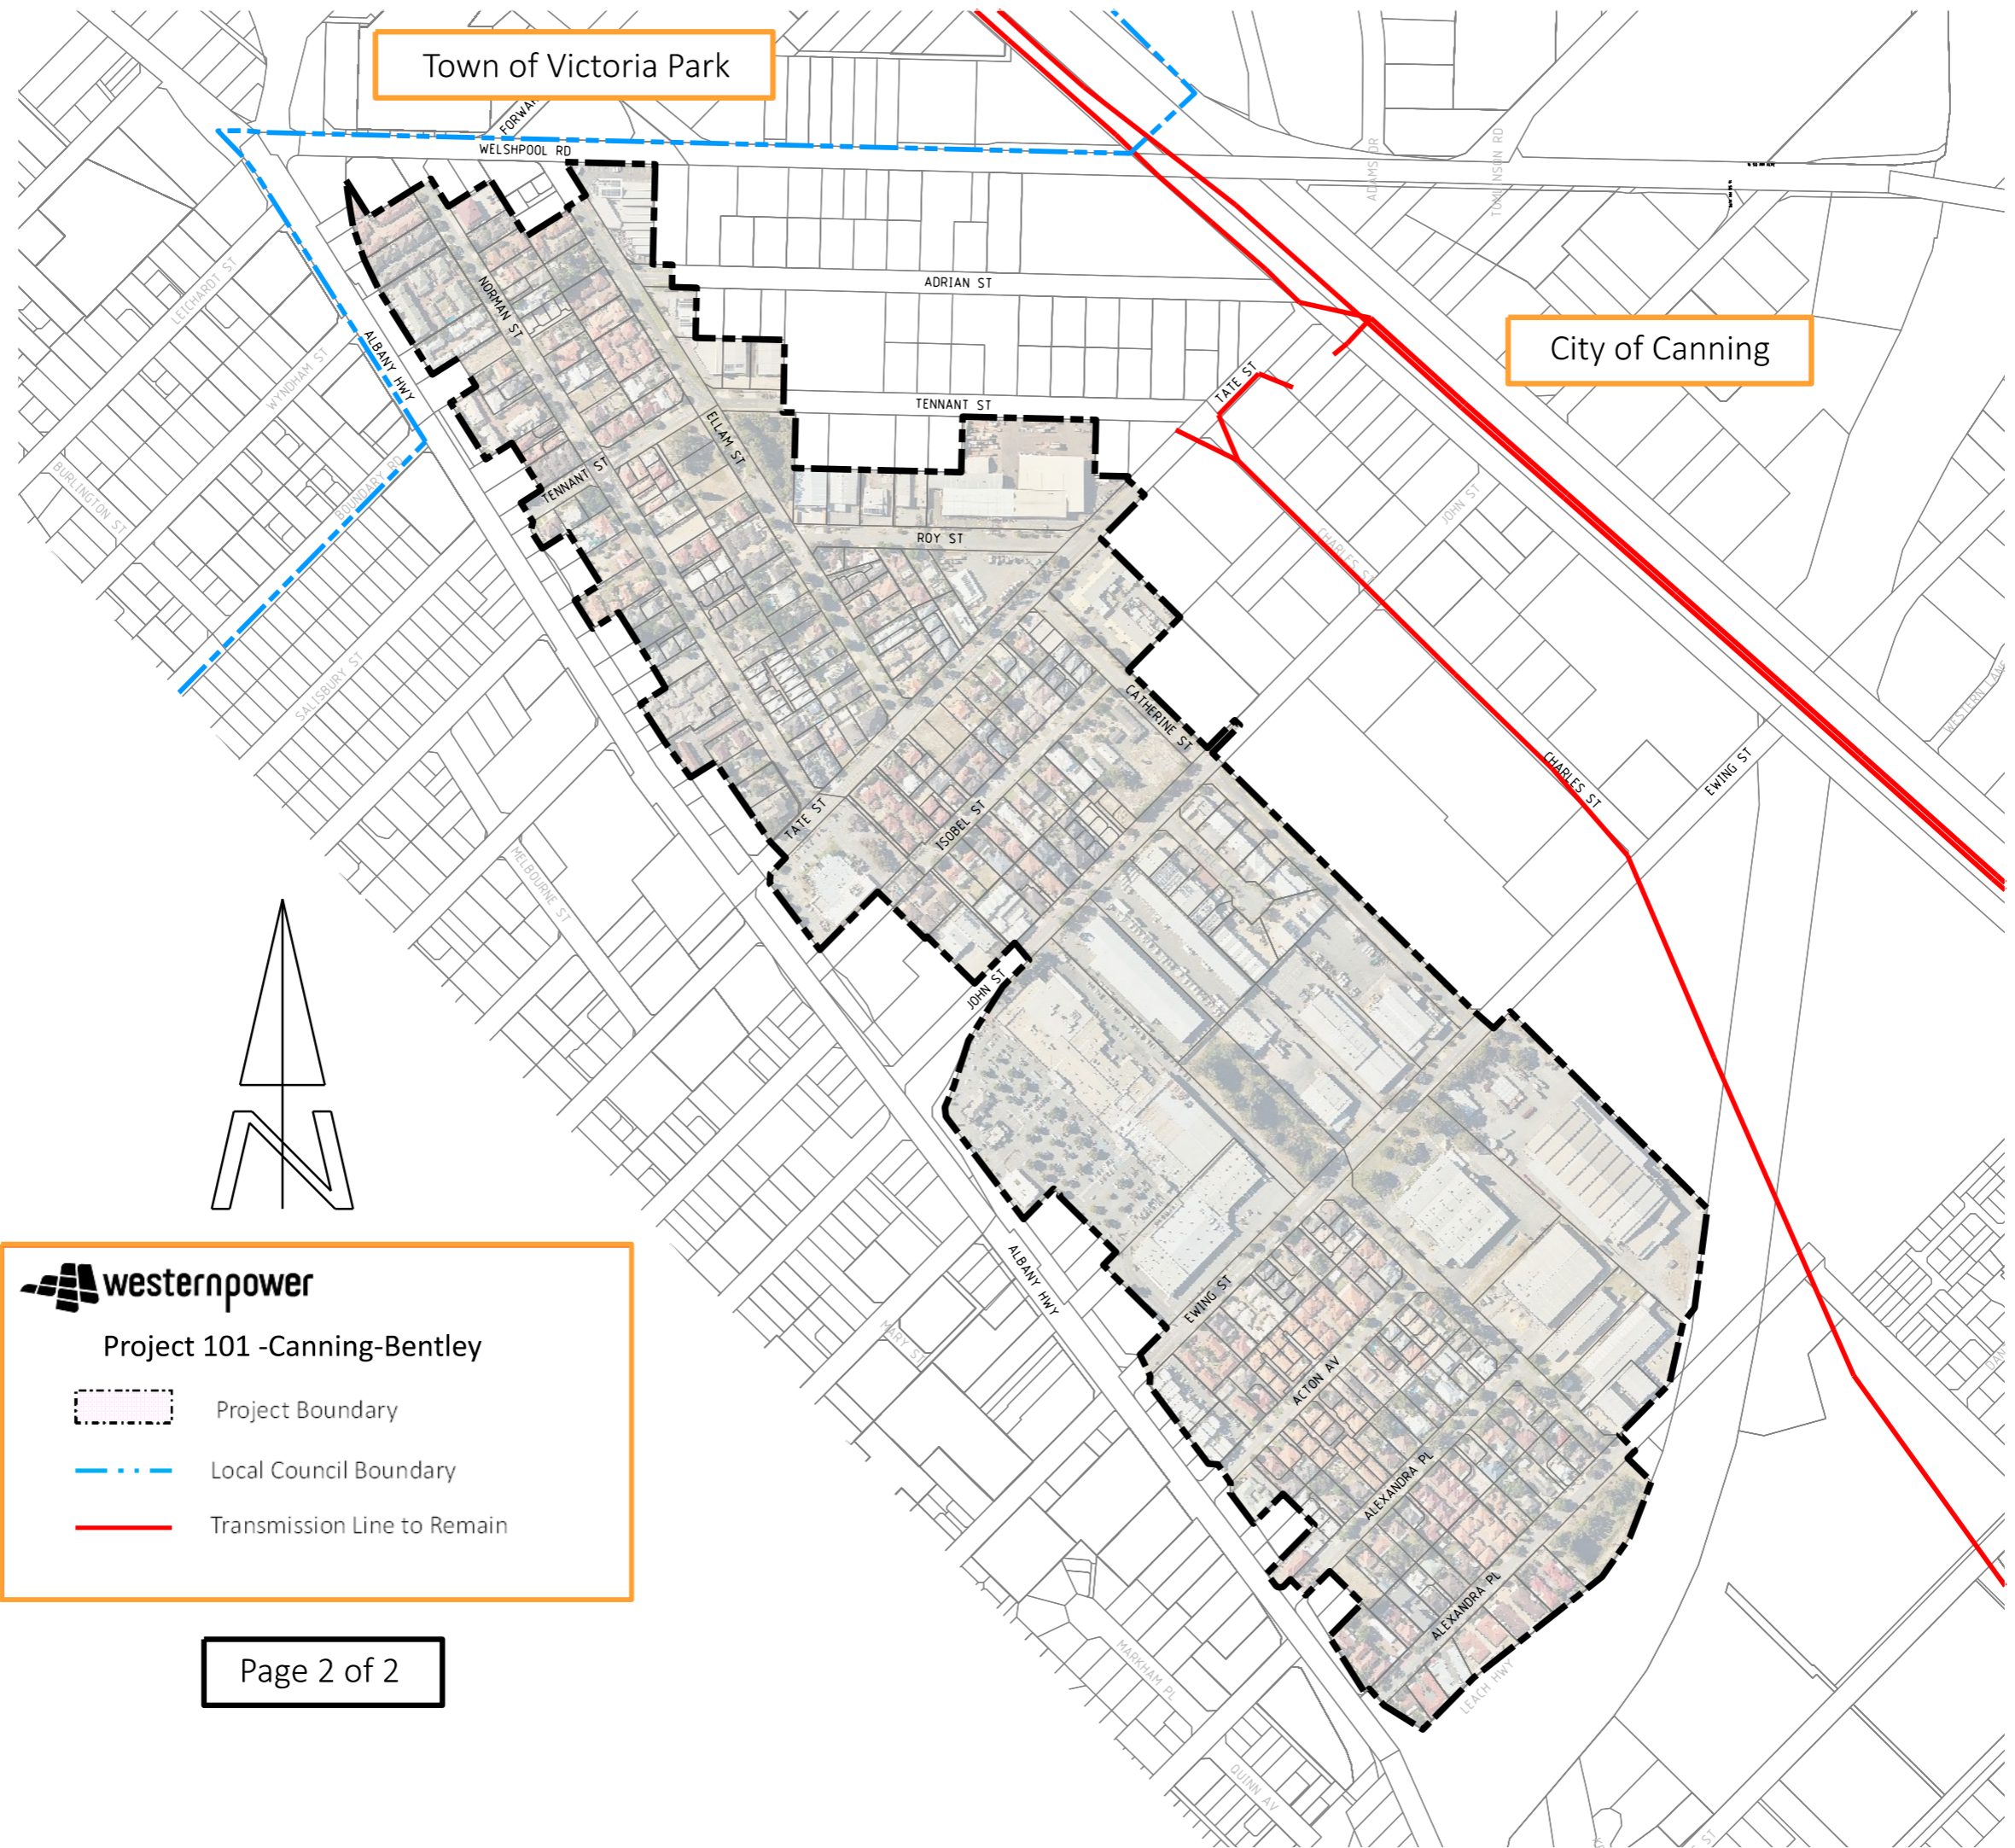

westernpower
Project 101 - Canning - Bentley

- Project Boundary
- Local Council Boundary
- Transmission Line to Remain

Town of Victoria Park

City of South Perth

City of Canning

Town of Victoria Park

City of Canning

westernpower

Project 101 -Canning-Bentley

-  Project Boundary
-  Local Council Boundary
-  Transmission Line to Remain