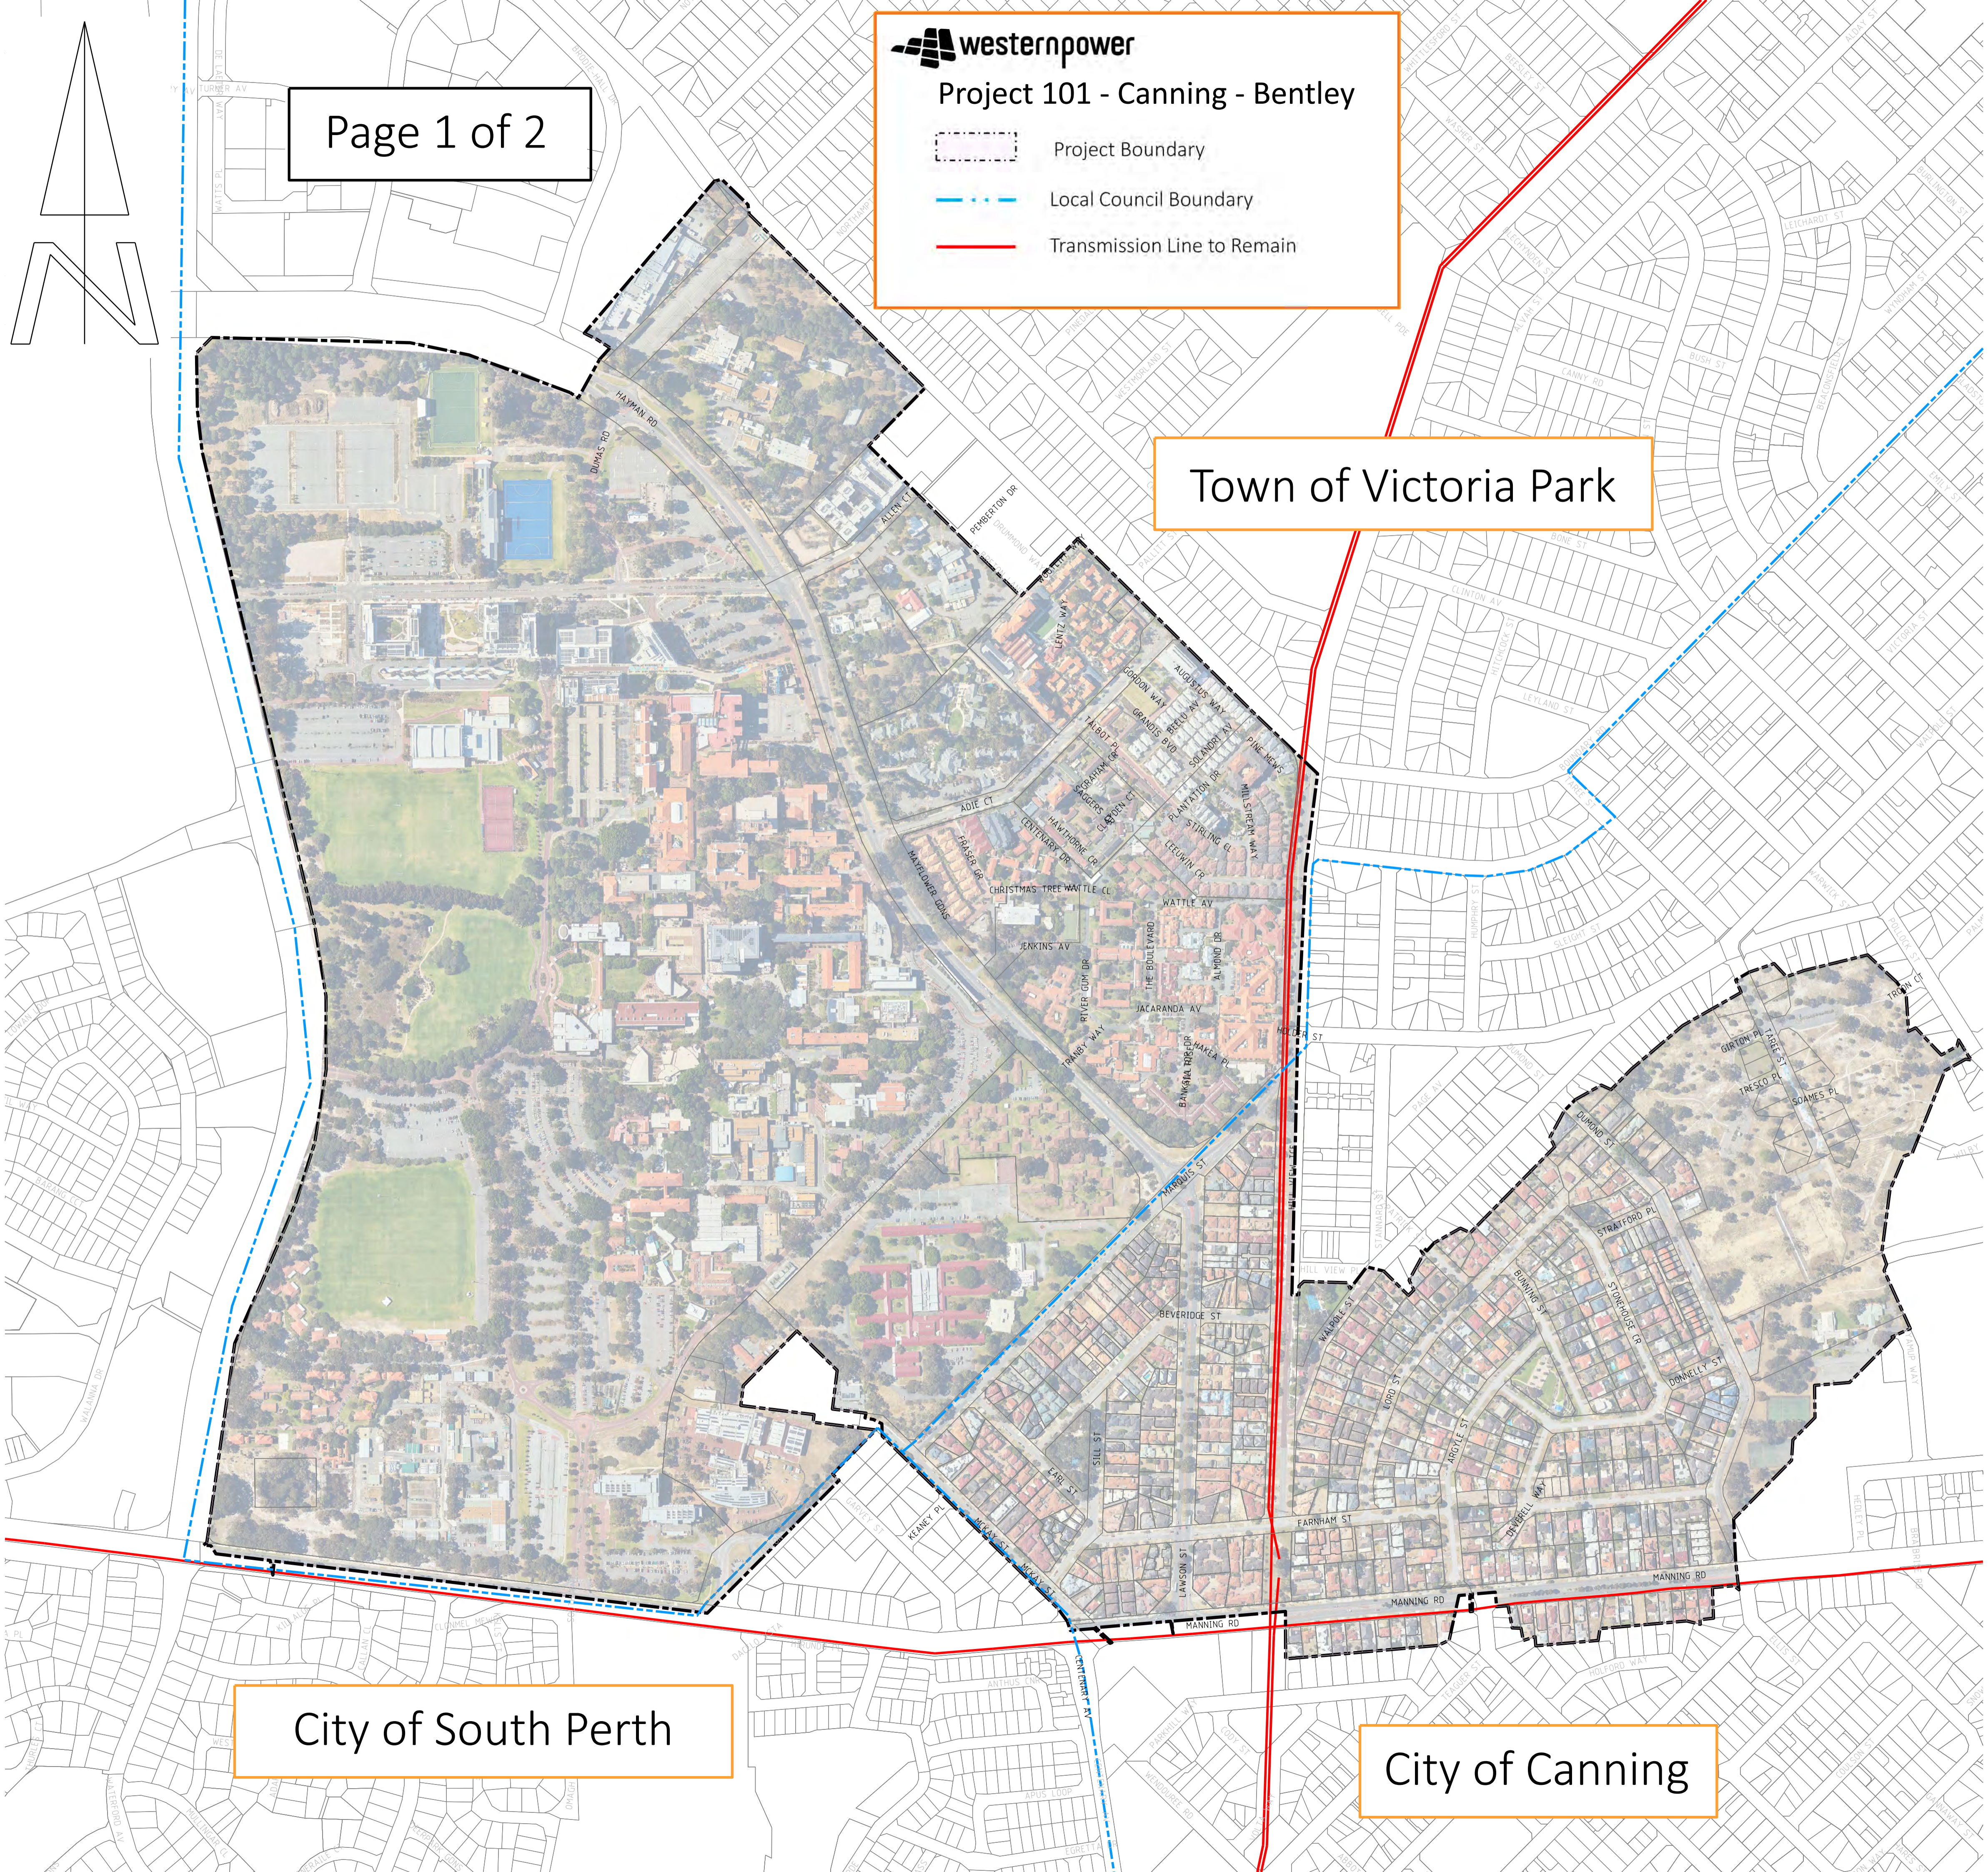

westernpower
Project 101 - Canning - Bentley

- Project Boundary
- Local Council Boundary
- Transmission Line to Remain

Town of Victoria Park

City of South Perth

City of Canning

Town of Victoria Park

City of Canning

westernpower

Project 101 -Canning-Bentley

-  Project Boundary
-  Local Council Boundary
-  Transmission Line to Remain